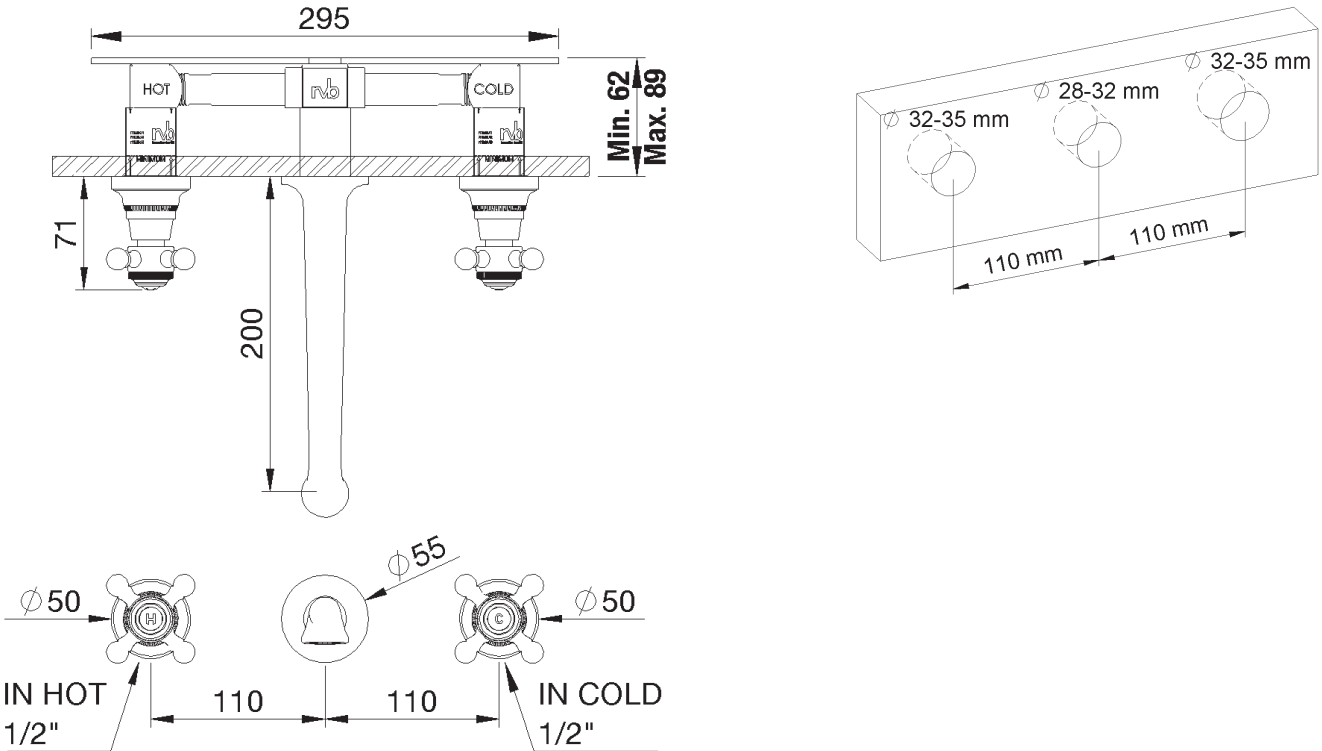

PRODUCT TECHNICAL SHEET

Collection :	1921	Ref. :	1921.--.55
--------------	------	--------	------------

Batterie de lavabo mural 3 trous à encastrer, bec Cotton
 Inbouw 3-gats wastafelmengkraan, voor wandmontage, Cotton uitloop
 Concealed wall-mounted 3-hole washbasin mixer, Cotton spout

Picture

Product details

Flow at 3 bar : Restricted 5 l/min
 Internal mechanism : Ceramic valve 1/4 turn

Technical drawing

RC0.V01